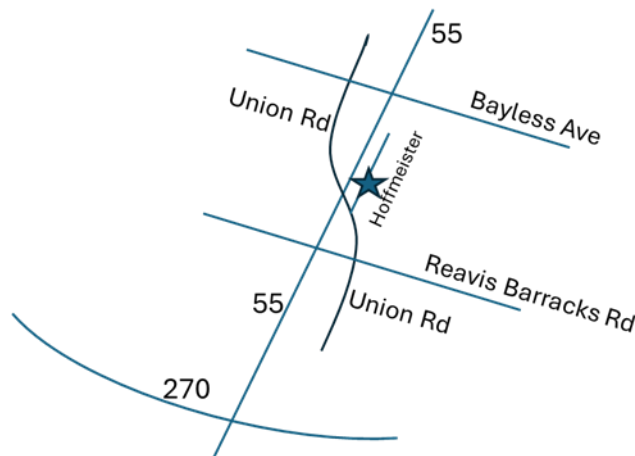

**New Location!**

# Great St. Louis Christmas Train Show

Saturday, December 7, 2024 (9:00am – 3:00pm)

**Orlando's**  
**4300 Hoffmeister Ave**  
**St. Louis, MO 63215**

Admission \$5.00 (Children 12 and under Free)

Early Bird Admission \$15 (7:00 am – 9:00 am)

Show is open to the General Public

Refreshments, Operating Displays, All Gauges Represented

Prominent Area Collectors will be selling Prewar and Postwar Trains

Proudly presented by the TCA Ozark Division Gateway Chapter